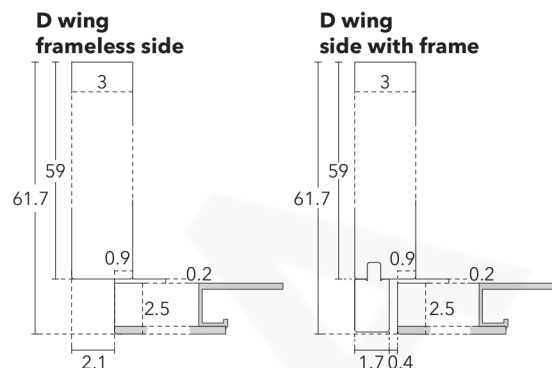

WING DOOR DIMENSIONS

SLIDING AND FLUSH-SLIDING DOOR DIMENSIONS

\* W not available for flush sliding door wardrobes

D sliding/flush-sliding

CHARACTERISTICS

wing door

made of 1.9 cm LIGHT particle board panels covered with a 0.4 cm tempered glass or mirror panel.

sliding and flush-sliding doors

made of 1.9 cm LIGHT particle board panels or industrial honeycomb covered with a 0.4 cm tempered glass or mirror panel. They are equipped with an adjusting device to make sure the door is always perfectly straight.