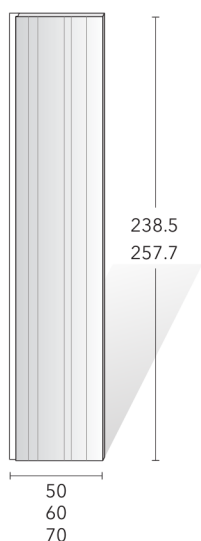

WING DOOR DIMENSIONS

SLIDING AND FLUSH-SLIDING DOOR DIMENSIONS

\* W not available for flush sliding door wardrobes

D sliding/flush-sliding

CHARACTERISTICS

wing door

made of 1.9 cm LIGHT particle board panels covered with a 0.4 cm tempered glass or mirror panel.

sliding and flush-sliding doors

made of 1.9 cm LIGHT particle board panels or industrial honeycomb covered with a 0.4 cm tempered glass or mirror panel. They are equipped with an adjusting device to make sure the door is always perfectly straight.