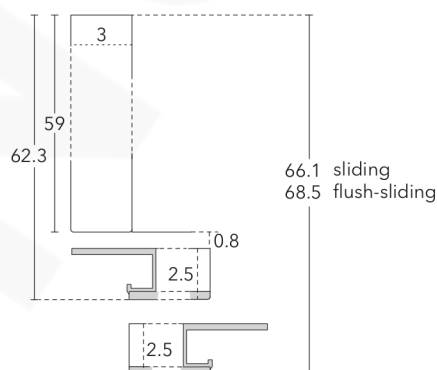

WING DOOR DIMENSIONS

SLIDING AND FLUSH-SLIDING DOOR DIMENSIONS

\* W not available for flush sliding door wardrobes

D sliding/flush-sliding

CHARACTERISTICS

wing door

made of 1.9 cm LIGHT particle board panels covered with a 0.4 cm tempered glass or mirror panel.

sliding and flush-sliding doors

made of 1.9 cm LIGHT particle board panels or industrial honeycomb covered with a 0.4 cm tempered glass or mirror panel. They are equipped with an adjusting device to make sure the door is always perfectly straight.