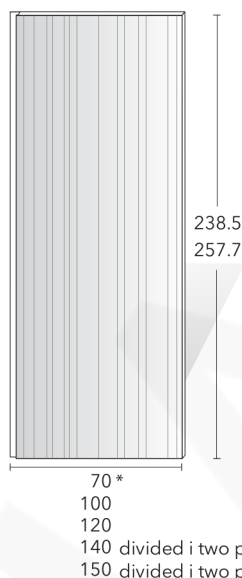

WING DOOR DIMENSIONS

SLIDING AND FLUSH-SLIDING DOOR DIMENSIONS

\* W not available for flush sliding door wardrobes

D sliding/flush-sliding

CHARACTERISTICS

wing door

made of 1.9 cm LIGHT particle board panels covered with a 0.4 cm tempered glass or mirror panel.

sliding and flush-sliding doors

made of 1.9 cm LIGHT particle board panels or industrial honeycomb covered with a 0.4 cm tempered glass or mirror panel. They are equipped with an adjusting device to make sure the door is always perfectly straight.